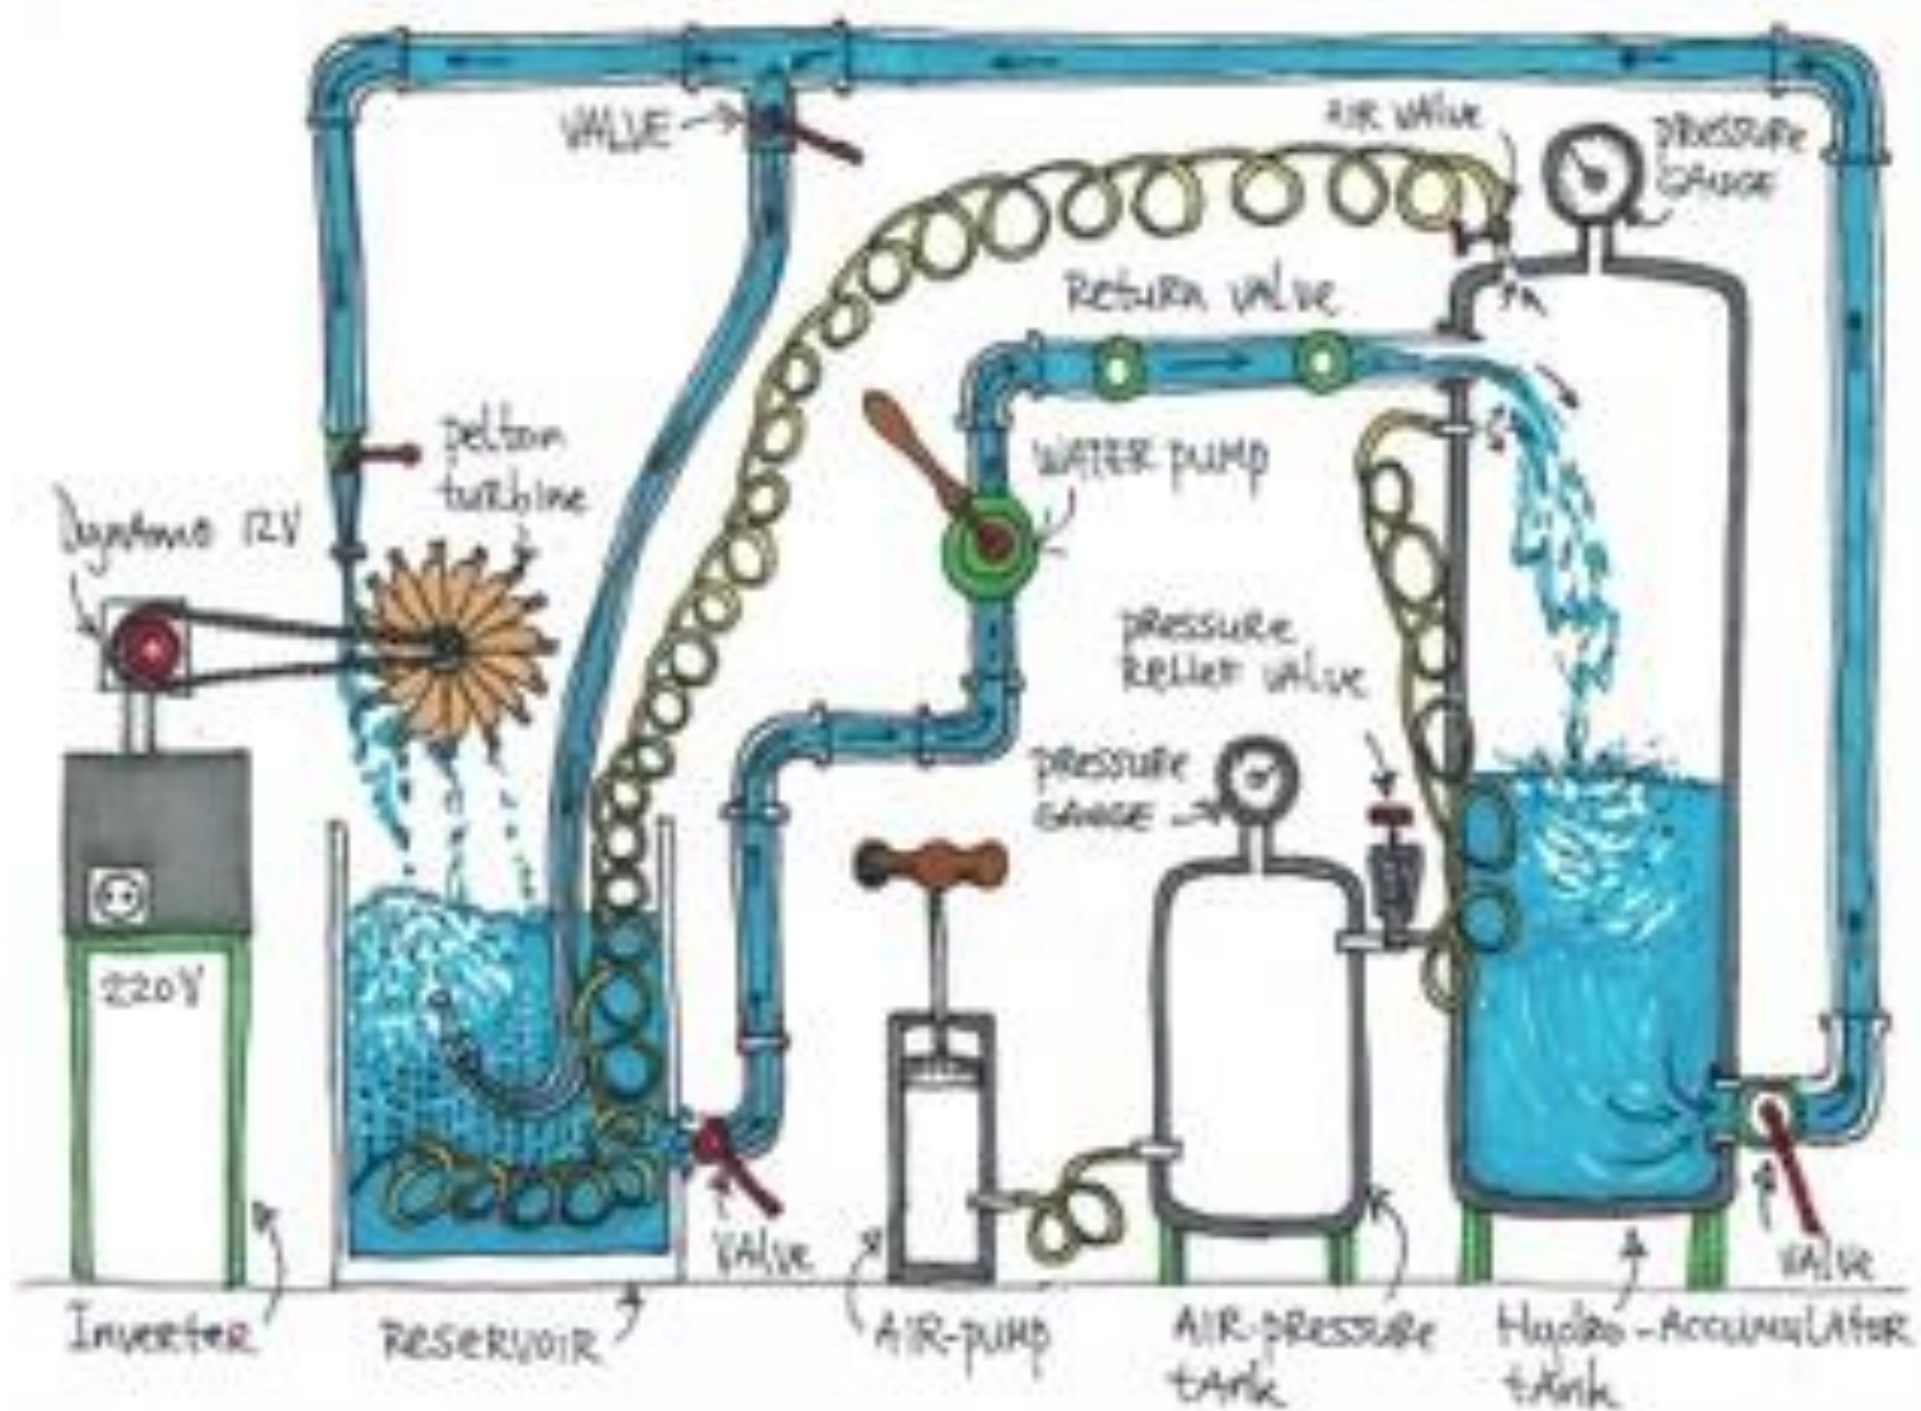

7-P4 ZERO ENERGY CAMPUS HU

Melle Smets

Searcher and artist in public space, the Netherlands

15.10-15.30 h / Room 1.232

CONFERENCE
SMART SUSTAINABLE CITIES 2017
VIABLE SOLUTIONS

SESSION 7: LIVING WELL TOGETHER

Willem C. Van Unnik
(1967-1969)

22 Floors
Total floor surface:
103,000 m²
Floor surface per floor:
4,682 m²