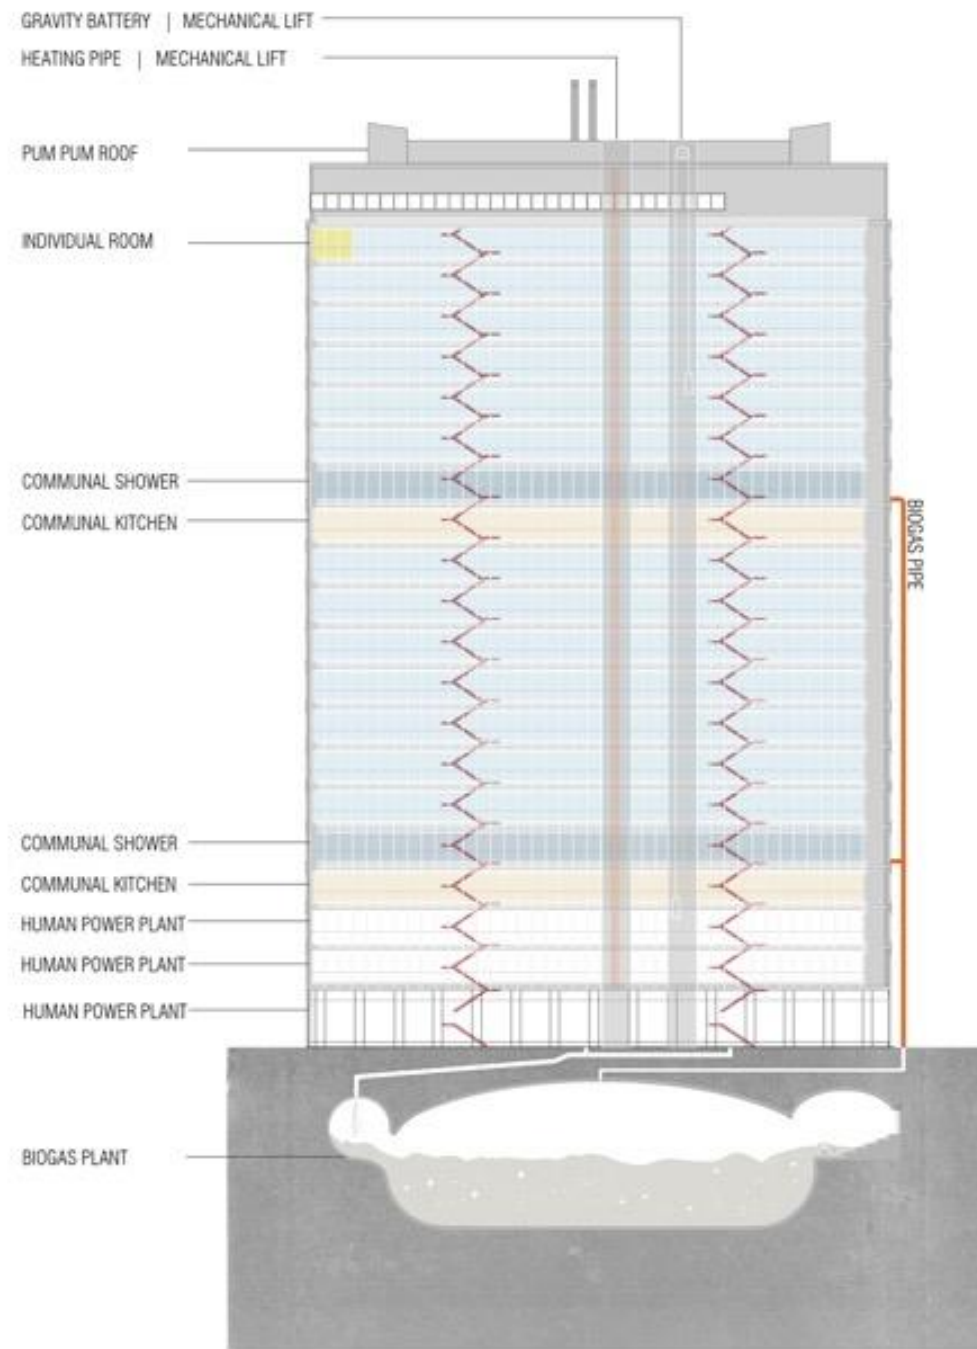

7-P4 ZERO ENERGY CAMPUS HU

Melle Smets

Searcher and artist in public space, the Netherlands

15.10-15.30 h / Room 1.232

CONFERENCE
SMART SUSTAINABLE CITIES 2017
VIABLE SOLUTIONS

SESSION 7: LIVING WELL TOGETHER

Willem C. Van Unnik
(1967-1969)

22 Floors
Total floor surface:
103,000 m²
Floor surface per floor:
4,682 m²