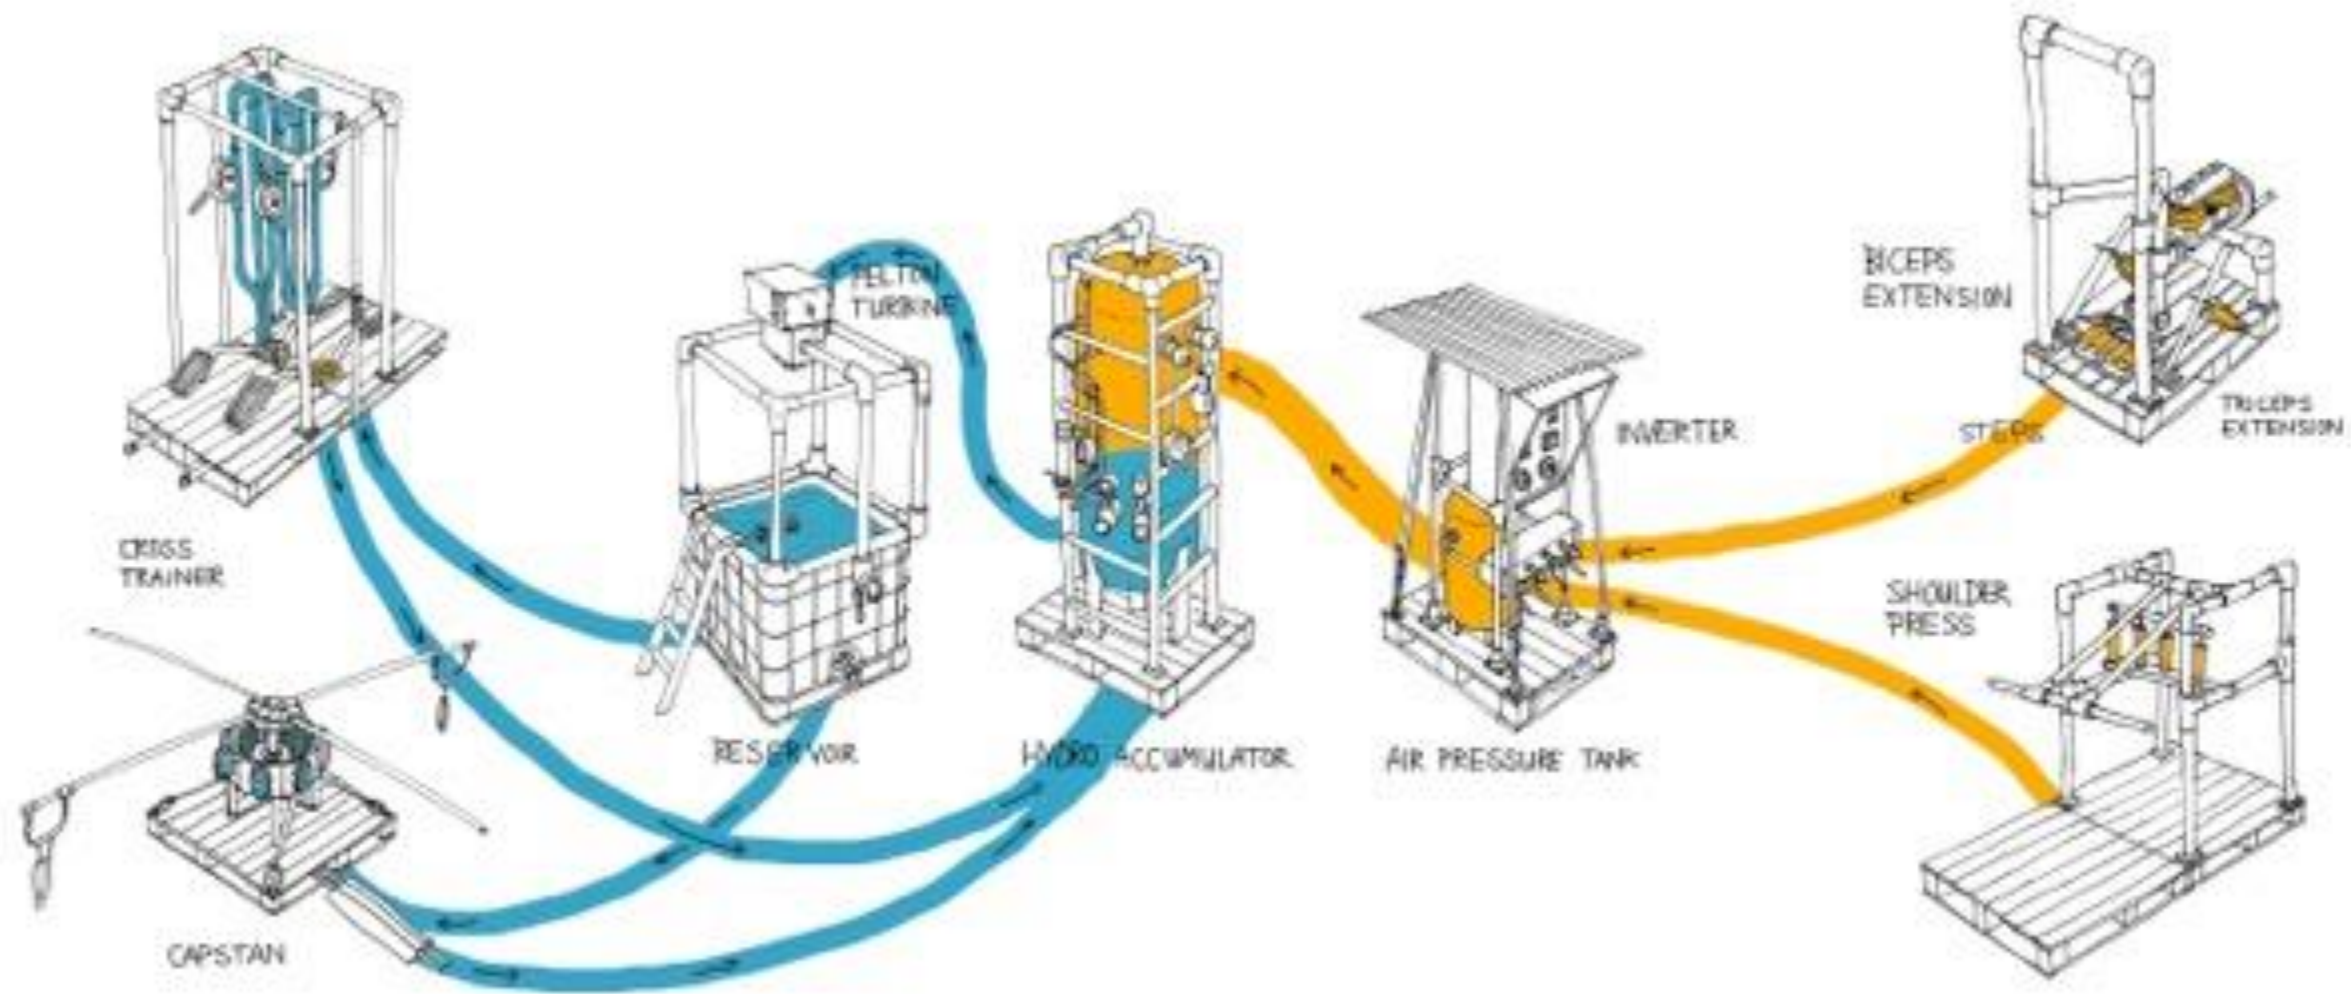

7-P4 ZERO ENERGY CAMPUS HU

Melle Smets

Searcher and artist in public space, the Netherlands

15.10-15.30 h / Room 1.232

CONFERENCE
SMART SUSTAINABLE CITIES 2017
VIABLE SOLUTIONS

SESSION 7: LIVING WELL TOGETHER

Willem C. Van Unnik
(1967-1969)

22 Floors
Total floor surface:
103,000 m²
Floor surface per floor:
4,682 m²