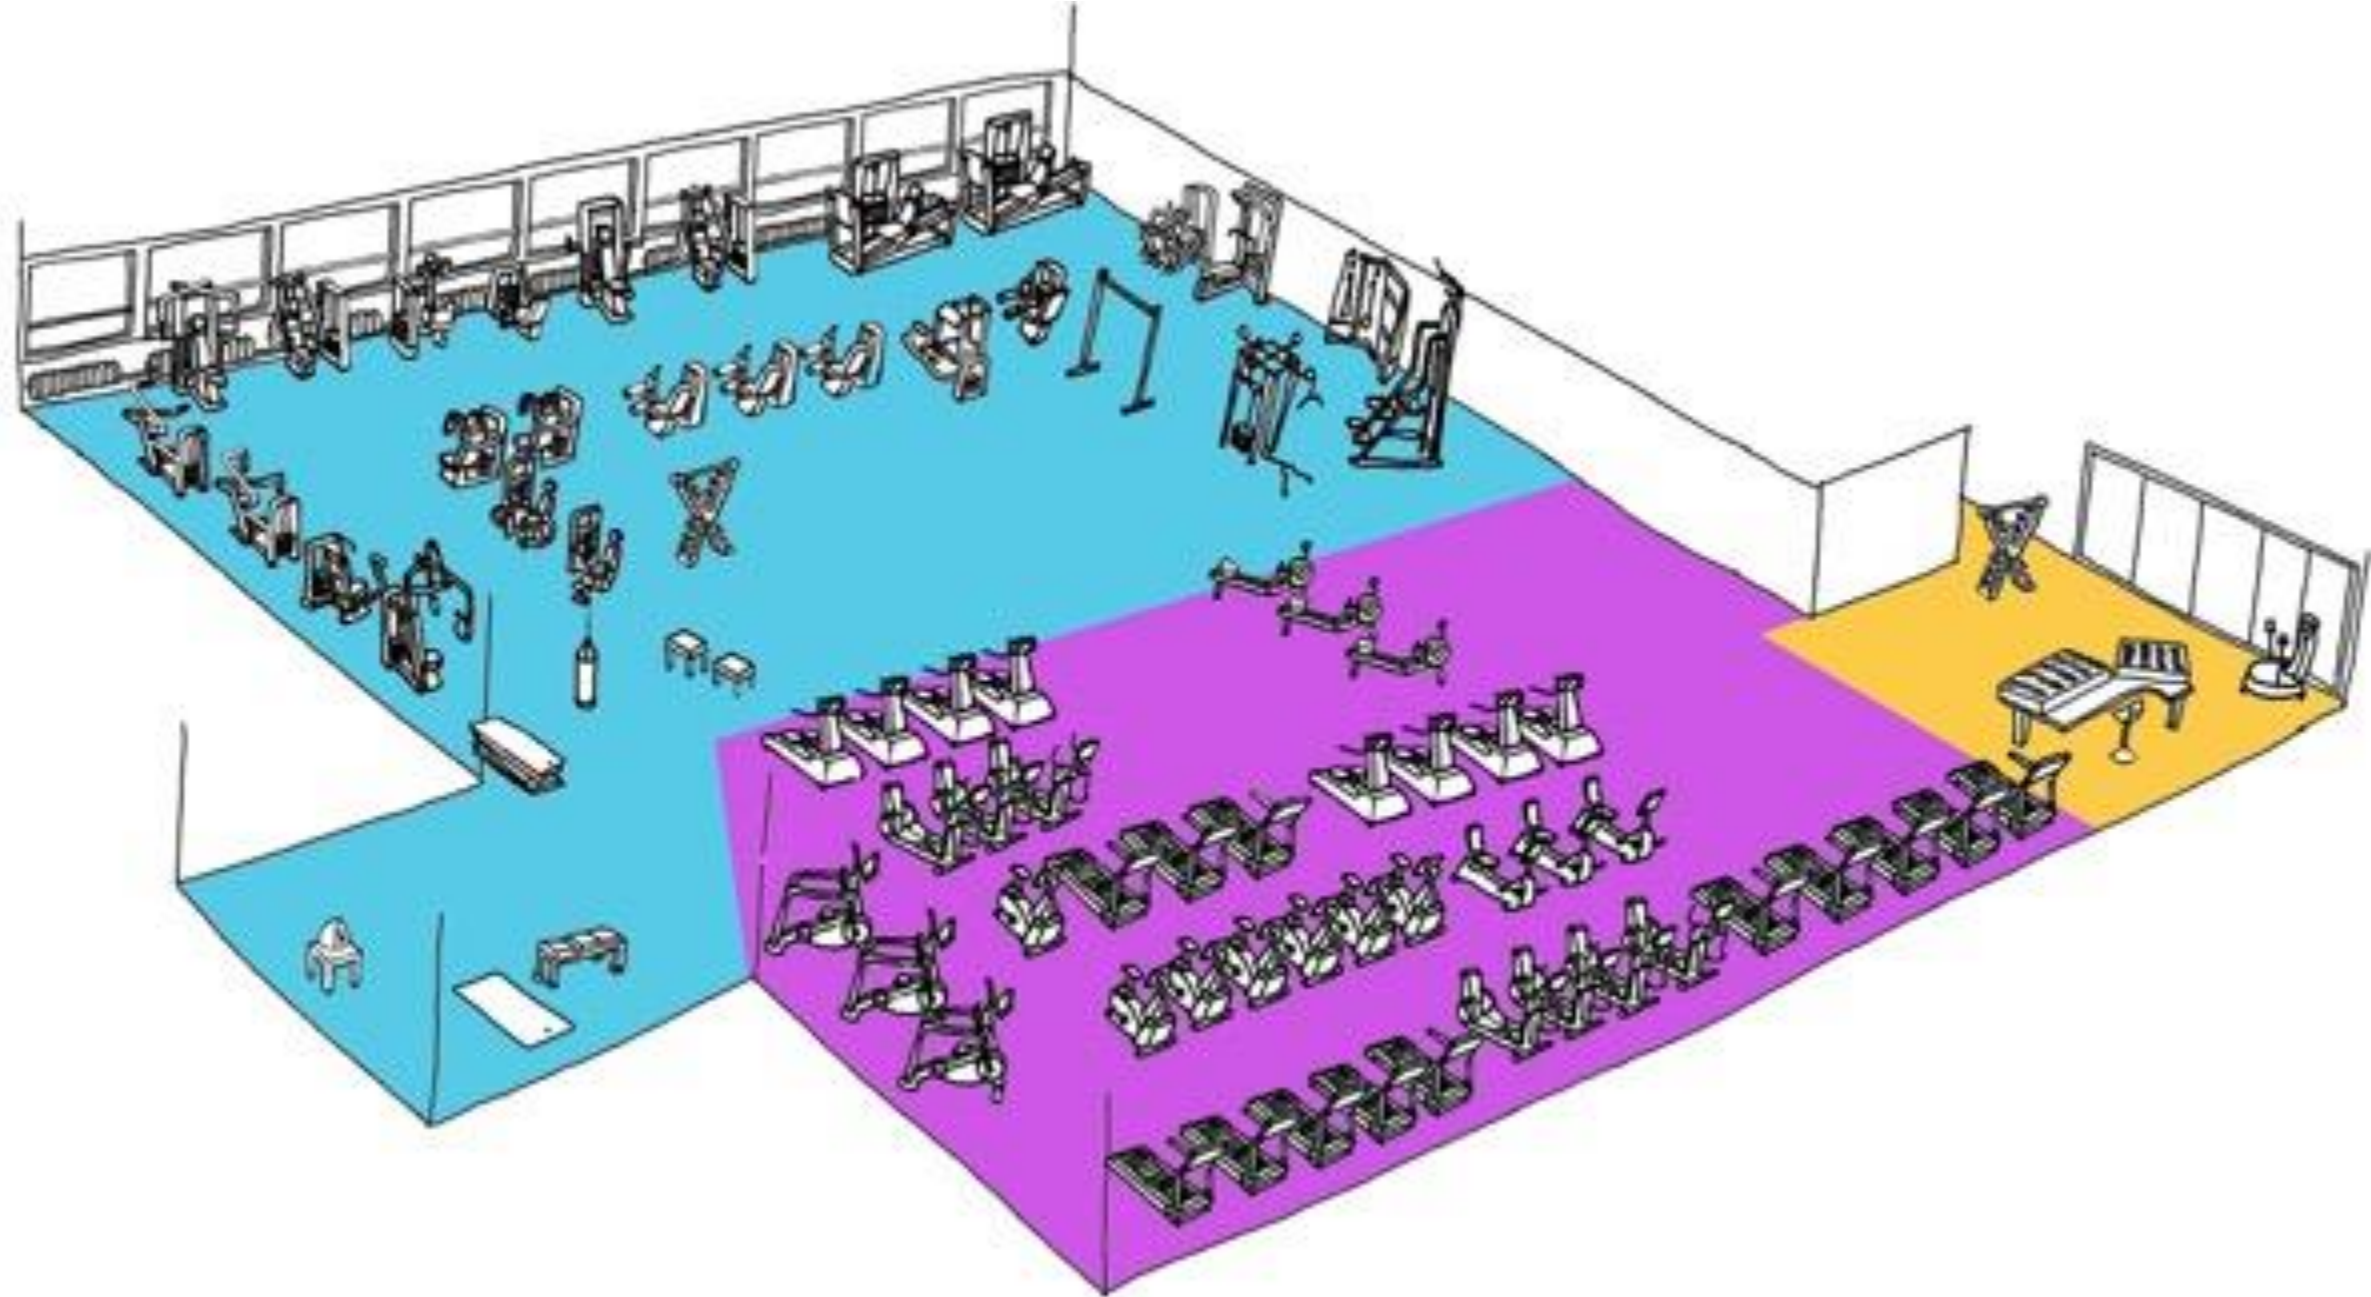

7-P4 ZERO ENERGY CAMPUS HU

Melle Smets

Searcher and artist in public space, the Netherlands

15.10-15.30 h / Room 1.232

CONFERENCE
SMART SUSTAINABLE CITIES 2017
VIABLE SOLUTIONS

SESSION 7: LIVING WELL TOGETHER

Willem C. Van Unnik
(1967-1969)

22 Floors
Total floor surface:
103,000 m²
Floor surface per floor:
4,682 m²