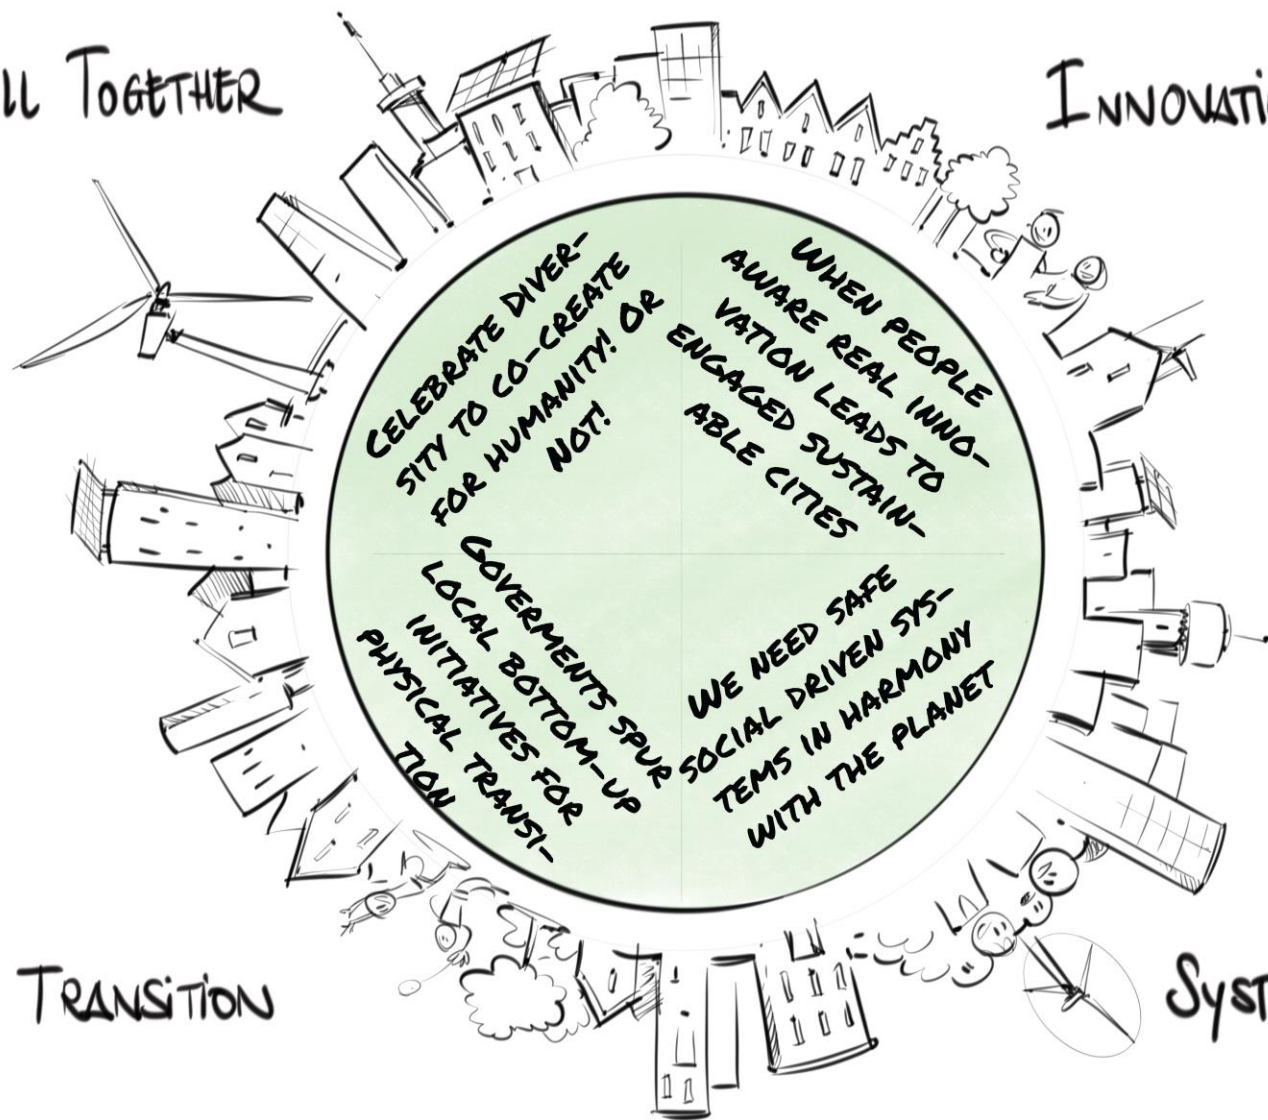

THE SMART SUSTAINABLE CITY

LIVING WELL TOGETHER

INNOVATION & OPPORTUNITIES

PHYSICAL TRANSITION

SYSTEMS IN THE CITY

4 Lenses in the morning

- Physical Transition
- Social Transition
- Business Transition
- Smart/Digital Transition

Challenges taken on Regional Level

Centre of Expertise Smart Sustainable Cities

- Vision: The 'Smart Sustainable City' makes smart use of all its 'resources' to make sustainable use of the city functions enduring affordable.
- Requires smart solutions for:
 - Comfortable and Healthy Living conditions
 - Productive and Fulfilling Working conditions
 - Efficient and Effective mobility