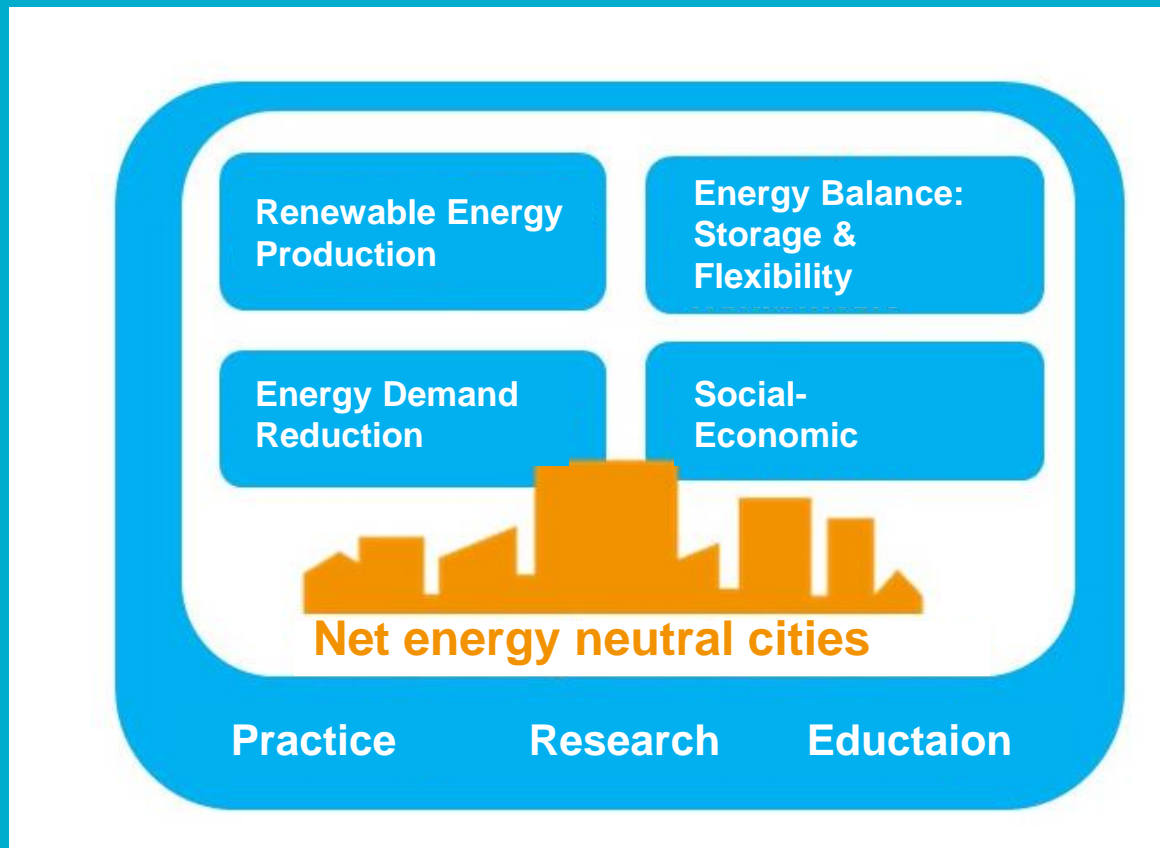

Challenges taken on Regional Level

Centre of Expertise Smart Sustainable Cities

- Vision: The 'Smart Sustainable City' makes smart use of all its 'resources' to make sustainable use of the city functions enduring affordable.
- Requires smart solutions for:
 - Comfortable and Healthy Living conditions
 - Productive and Fulfilling Working conditions
 - Efficient and Effective mobility

Challenges taken on Regional Level

Centre of Expertise Smart Sustainable Cities

- Research & Development
 - Energy Neutral Districts
 - Healthy Districts Built Healthy
 - Sustainable Behaviour; People & Organisations

Challenges taken on National Level

- National Professors Platform Urban Energy

Challenges taken on National Level

- National Professors Platform Urban Energy
 - Research agenda

Challenges taken on International Level

- Essence
 - Teach the Teacher
 - Blended Learning Course
 - Smart Sustainable Cities
 - Case studies
- Next step

**Let's start building
...and stay alert...**

**“In theory,
theory and
practice are the
same. In practice,
they are not.”**